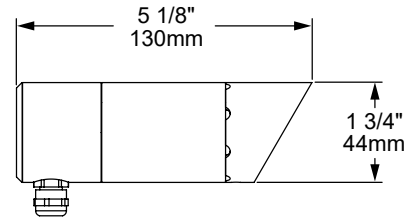

AVAILABLE FINISHES:

NAT Natural Brass	BLP Bronze Living Patina	BLPX Extra Dark Bronze Living Patina	NI Nickel PVD

FIXTURE DIMENSIONS	L5-1/8" x D1-3/4"
LIGHT SOURCE	Included LM11 LED Module
COLOR TEMPERATURES	2700K, 3000K
WATTAGES	4W, 6W
CRI (RA)	80 CRI
VOLTAGE	12V
DELIVERED LUMENS	412lm (3000K)
DIMMABLE	Yes, Dim to <10% via Transformer
DRIVER	Yes, 12V Integral Constant Current
TRANSFORMER	No, 12V AC/DC Transformer Required
MOUNT	Included CAM-LOC™ Stand w/ Spikes
ACCESSORIES	Yes, Not Included
OPTICS	Yes, Included 15°, 25°, 40° & 60°
FINISH	Included Natural Brass
MATERIAL	Brass
WIRE LENGTH	24'
LOCATION	Interior & Exterior Wet
CERTIFICATIONS	UL, IP66, IP67, IP68