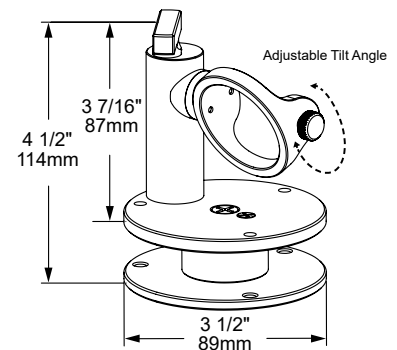

AVAILABLE FINISHES:

NAT Natural Brass	BLP Bronze Living Patina	BLPX Extra Dark Bronze Living Patina	NI Nickel PVD

FIXTURE DIMENSIONS	L5-1/8" x D1-3/4"
LIGHT SOURCE	Included LM11 LED Module
COLOR TEMPERATURES	2700K, 3000K
WATTAGES	4W, 6W
CRI (RA)	80 CRI
VOLTAGE	12V
DELIVERED LUMENS	412lm (3000K)
DIMMABLE	Yes, Dim to <10% via Transformer
DRIVER	Yes, 12V Integral Constant Current
TRANSFORMER	No, 12V AC/DC Transformer Required
MOUNT	Included CAM-LOC™ Stand w/ Spikes
ACCESSORIES	Yes, Not Included
OPTICS	Yes, Included 15°, 25°, 40° & 60°
FINISH	Included Natural Brass
MATERIAL	Brass
WIRE LENGTH	24'
LOCATION	Interior & Exterior Wet
CERTIFICATIONS	UL, IP66, IP67, IP68